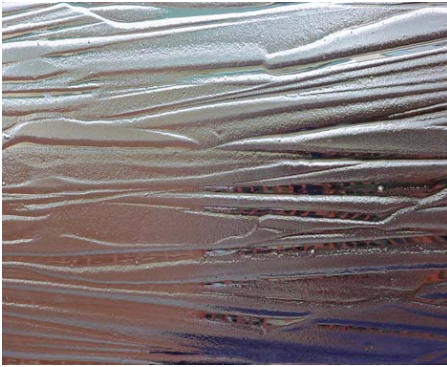

FORGED GLASS

Standard Textures

** Textures suitable for splashbacks

** Accent

Chamois

Dart

Delta

** Marble

Ravine

Shale/custom transitional

** Shale

FORGED GLASS

Standard and (*semi standard)Textures

** Textures suitable for splashbacks

Reef

Ripple