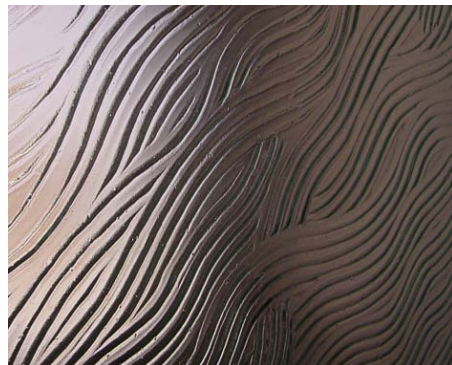

FORGED GLASS

Standard and (*semi standard)Textures

** Textures suitable for splashbacks

Streamer